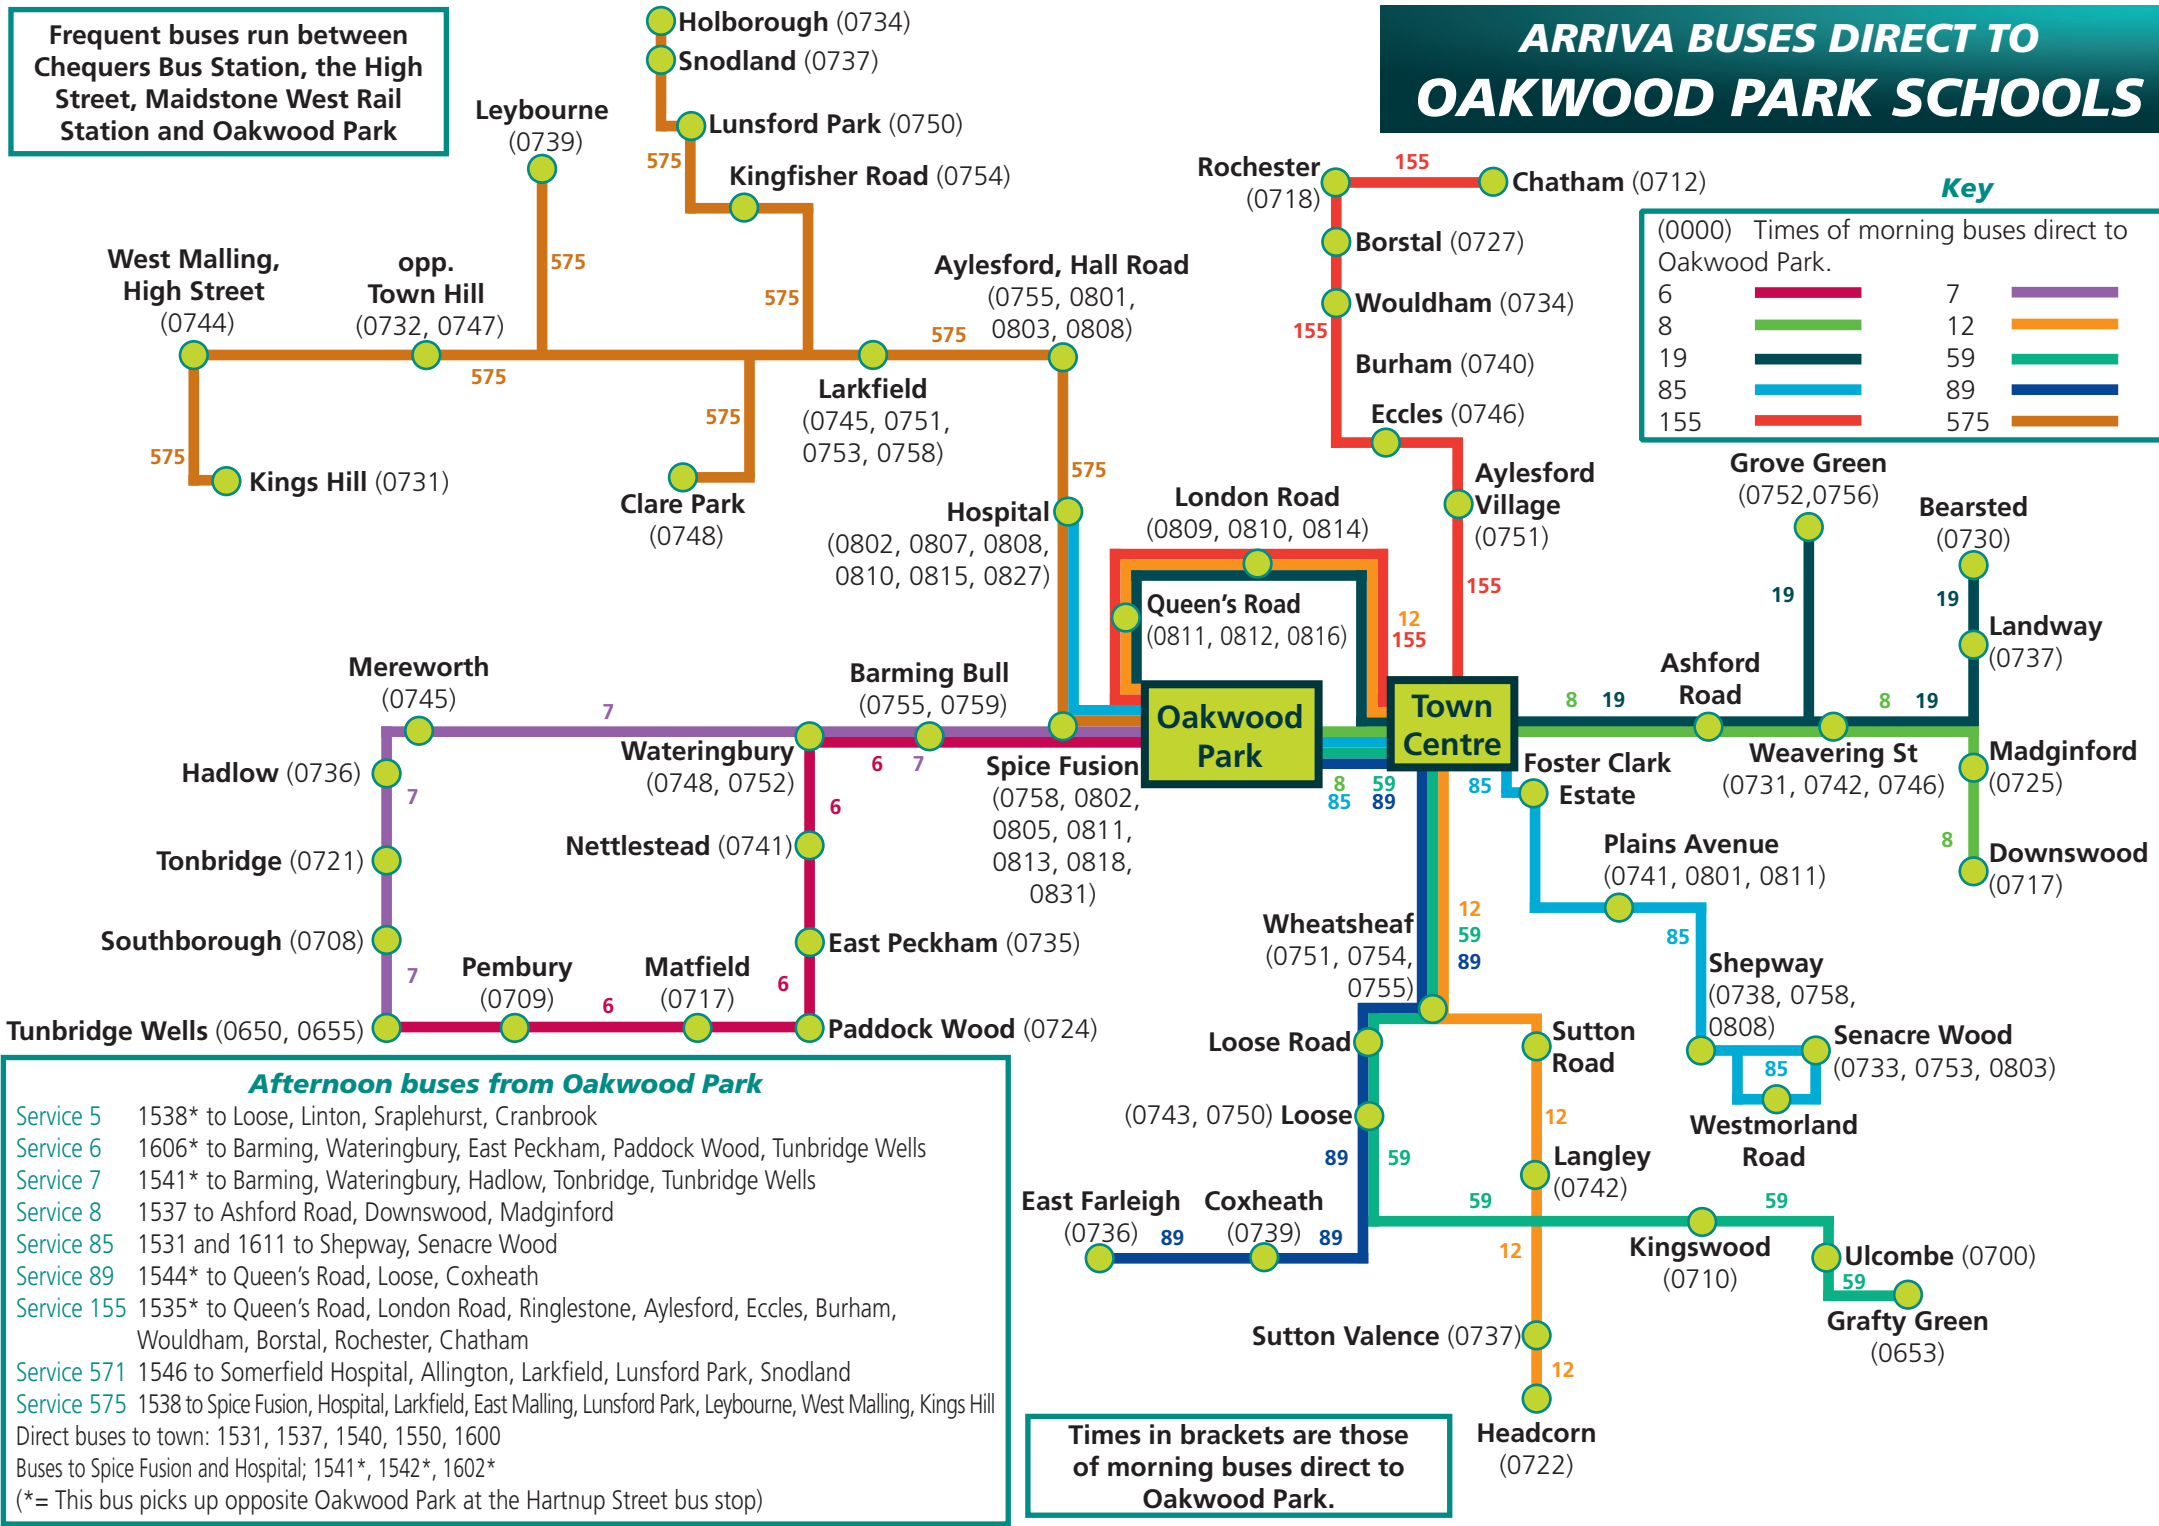

Bus to School with Arriva

From 6 April 2014

Your handy guide to Arriva buses serving

Oakwood Park Schools

St. Augustine Academy

MidKent College

Oakwood Park Grammar School

St. Simon Stock School

arrivabus.co.uk/south-east

 **ARRIVA**

go on, get on!

Frequent buses run between Chequers Bus Station, the High Street, Maidstone West Rail Station and Oakwood Park

ARRIVA BUSES DIRECT TO OAKWOOD PARK SCHOOLS

Where to buy your ticket

From the driver

On your mobile

register online or text 'Reg' to 82500 or download our free app.

Online

Save 10% on 4-weekly tickets when you buy online

At outlets where you see any of these signs

traveline
public transport info
0871 200 22 33*

*Calls charged at 10.21p per minute from a BT landline. Mobile and other providers' costs may vary. Open 7am - 10pm, 7 days a week.

 **ARRIVA**

go on, get on!